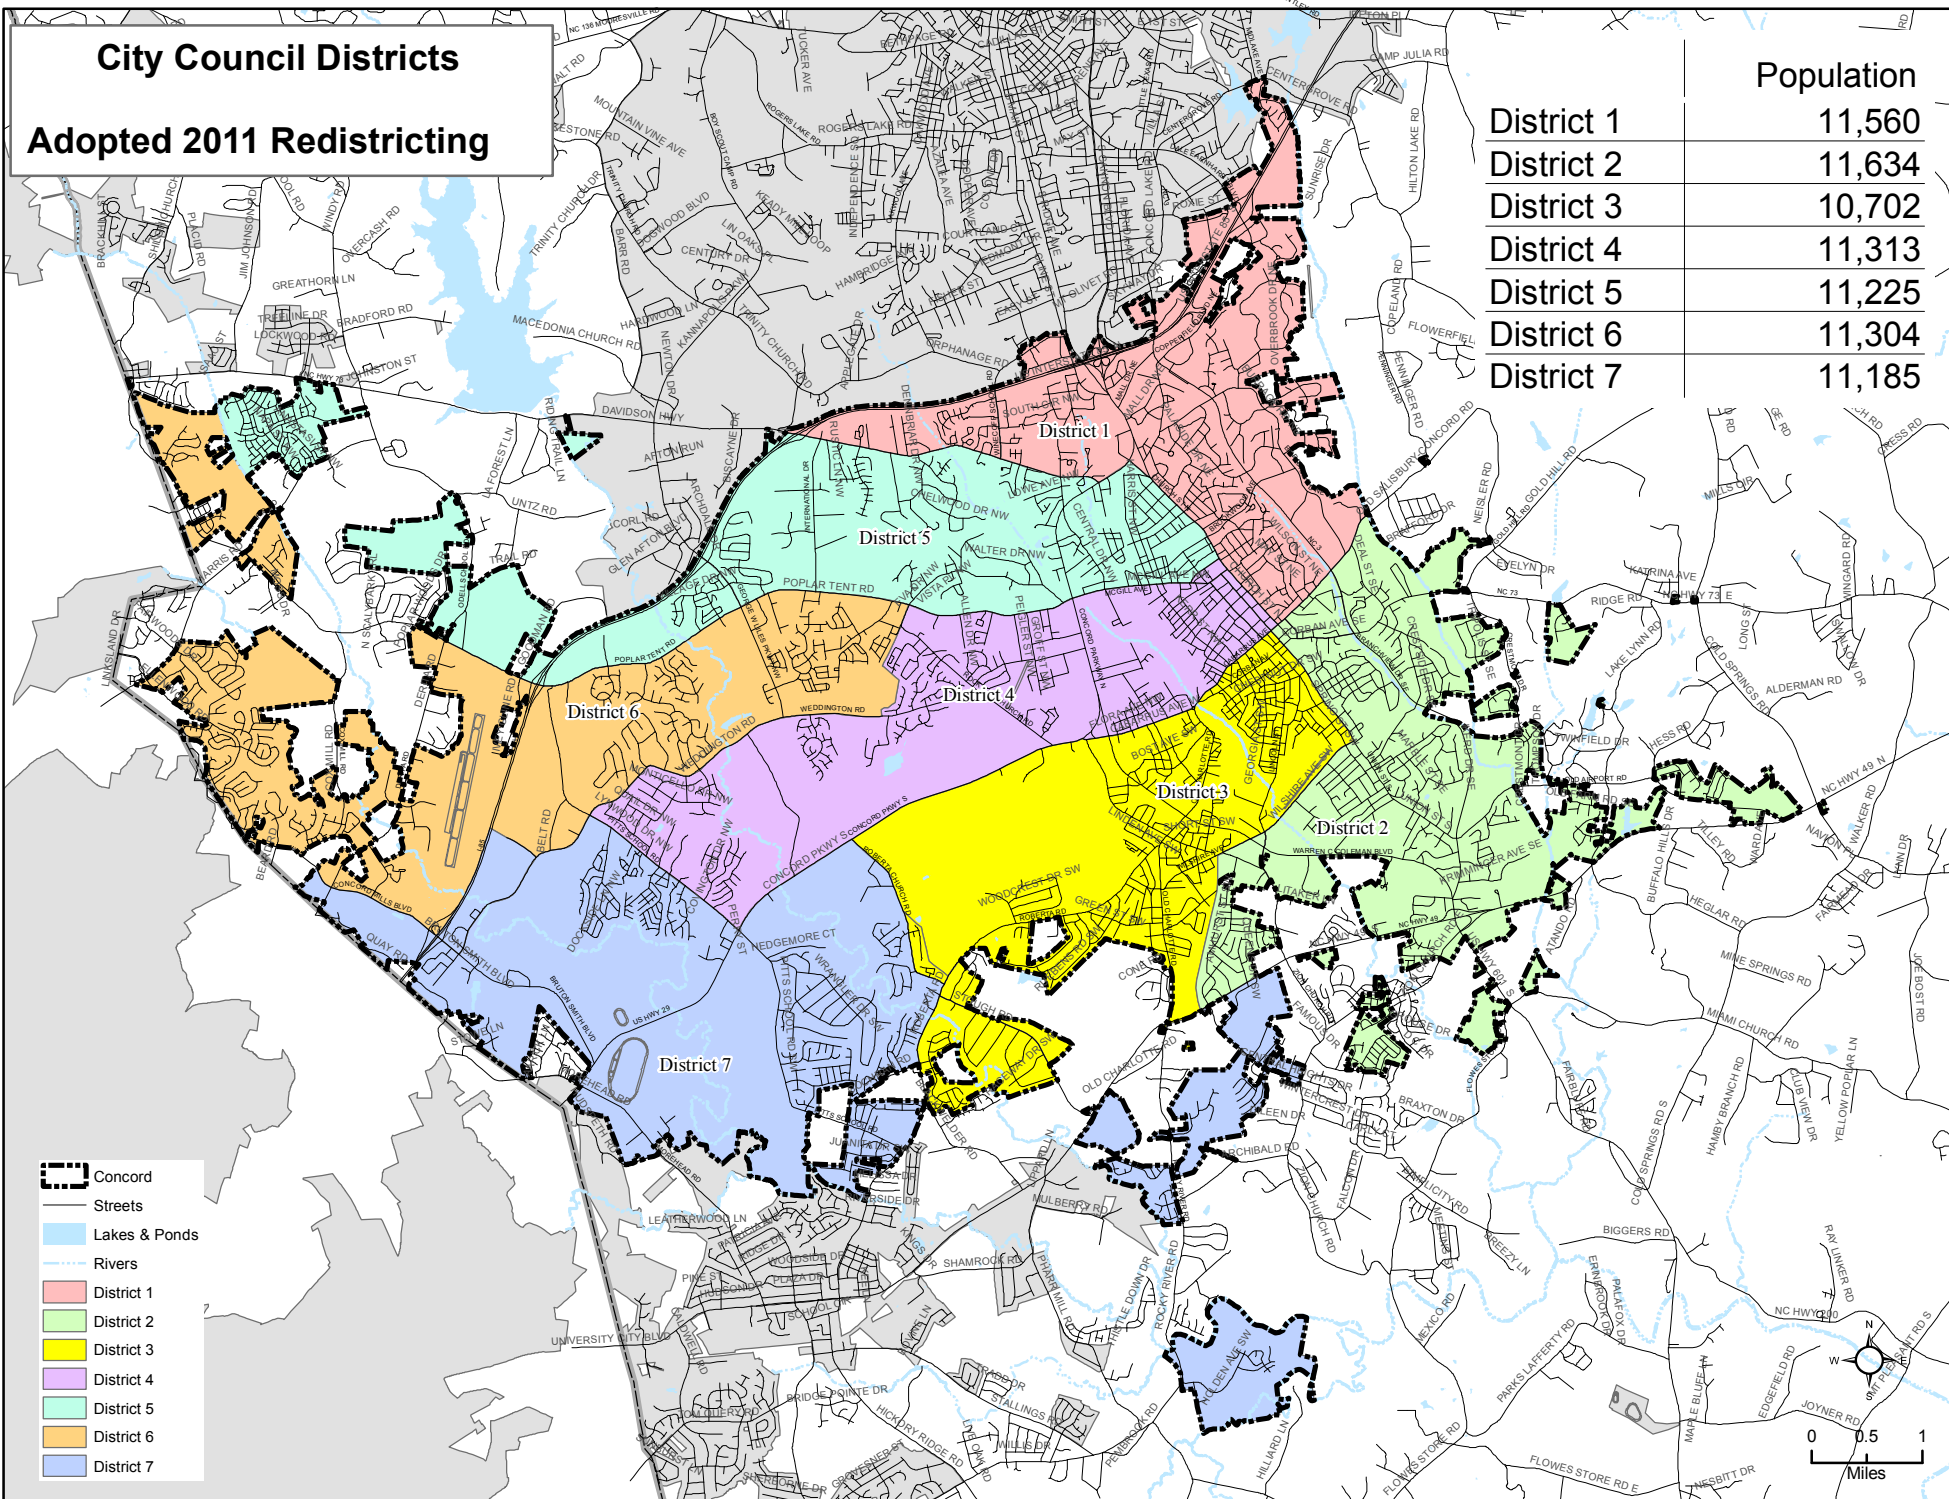

# City Council Districts

## Adopted 2011 Redistricting

District	Population
District 1	11,560
District 2	11,634
District 3	10,702
District 4	11,313
District 5	11,225
District 6	11,304
District 7	11,185

- Concord
- Streets
- Lakes & Ponds
- Rivers
- District 1
- District 2
- District 3
- District 4
- District 5
- District 6
- District 7