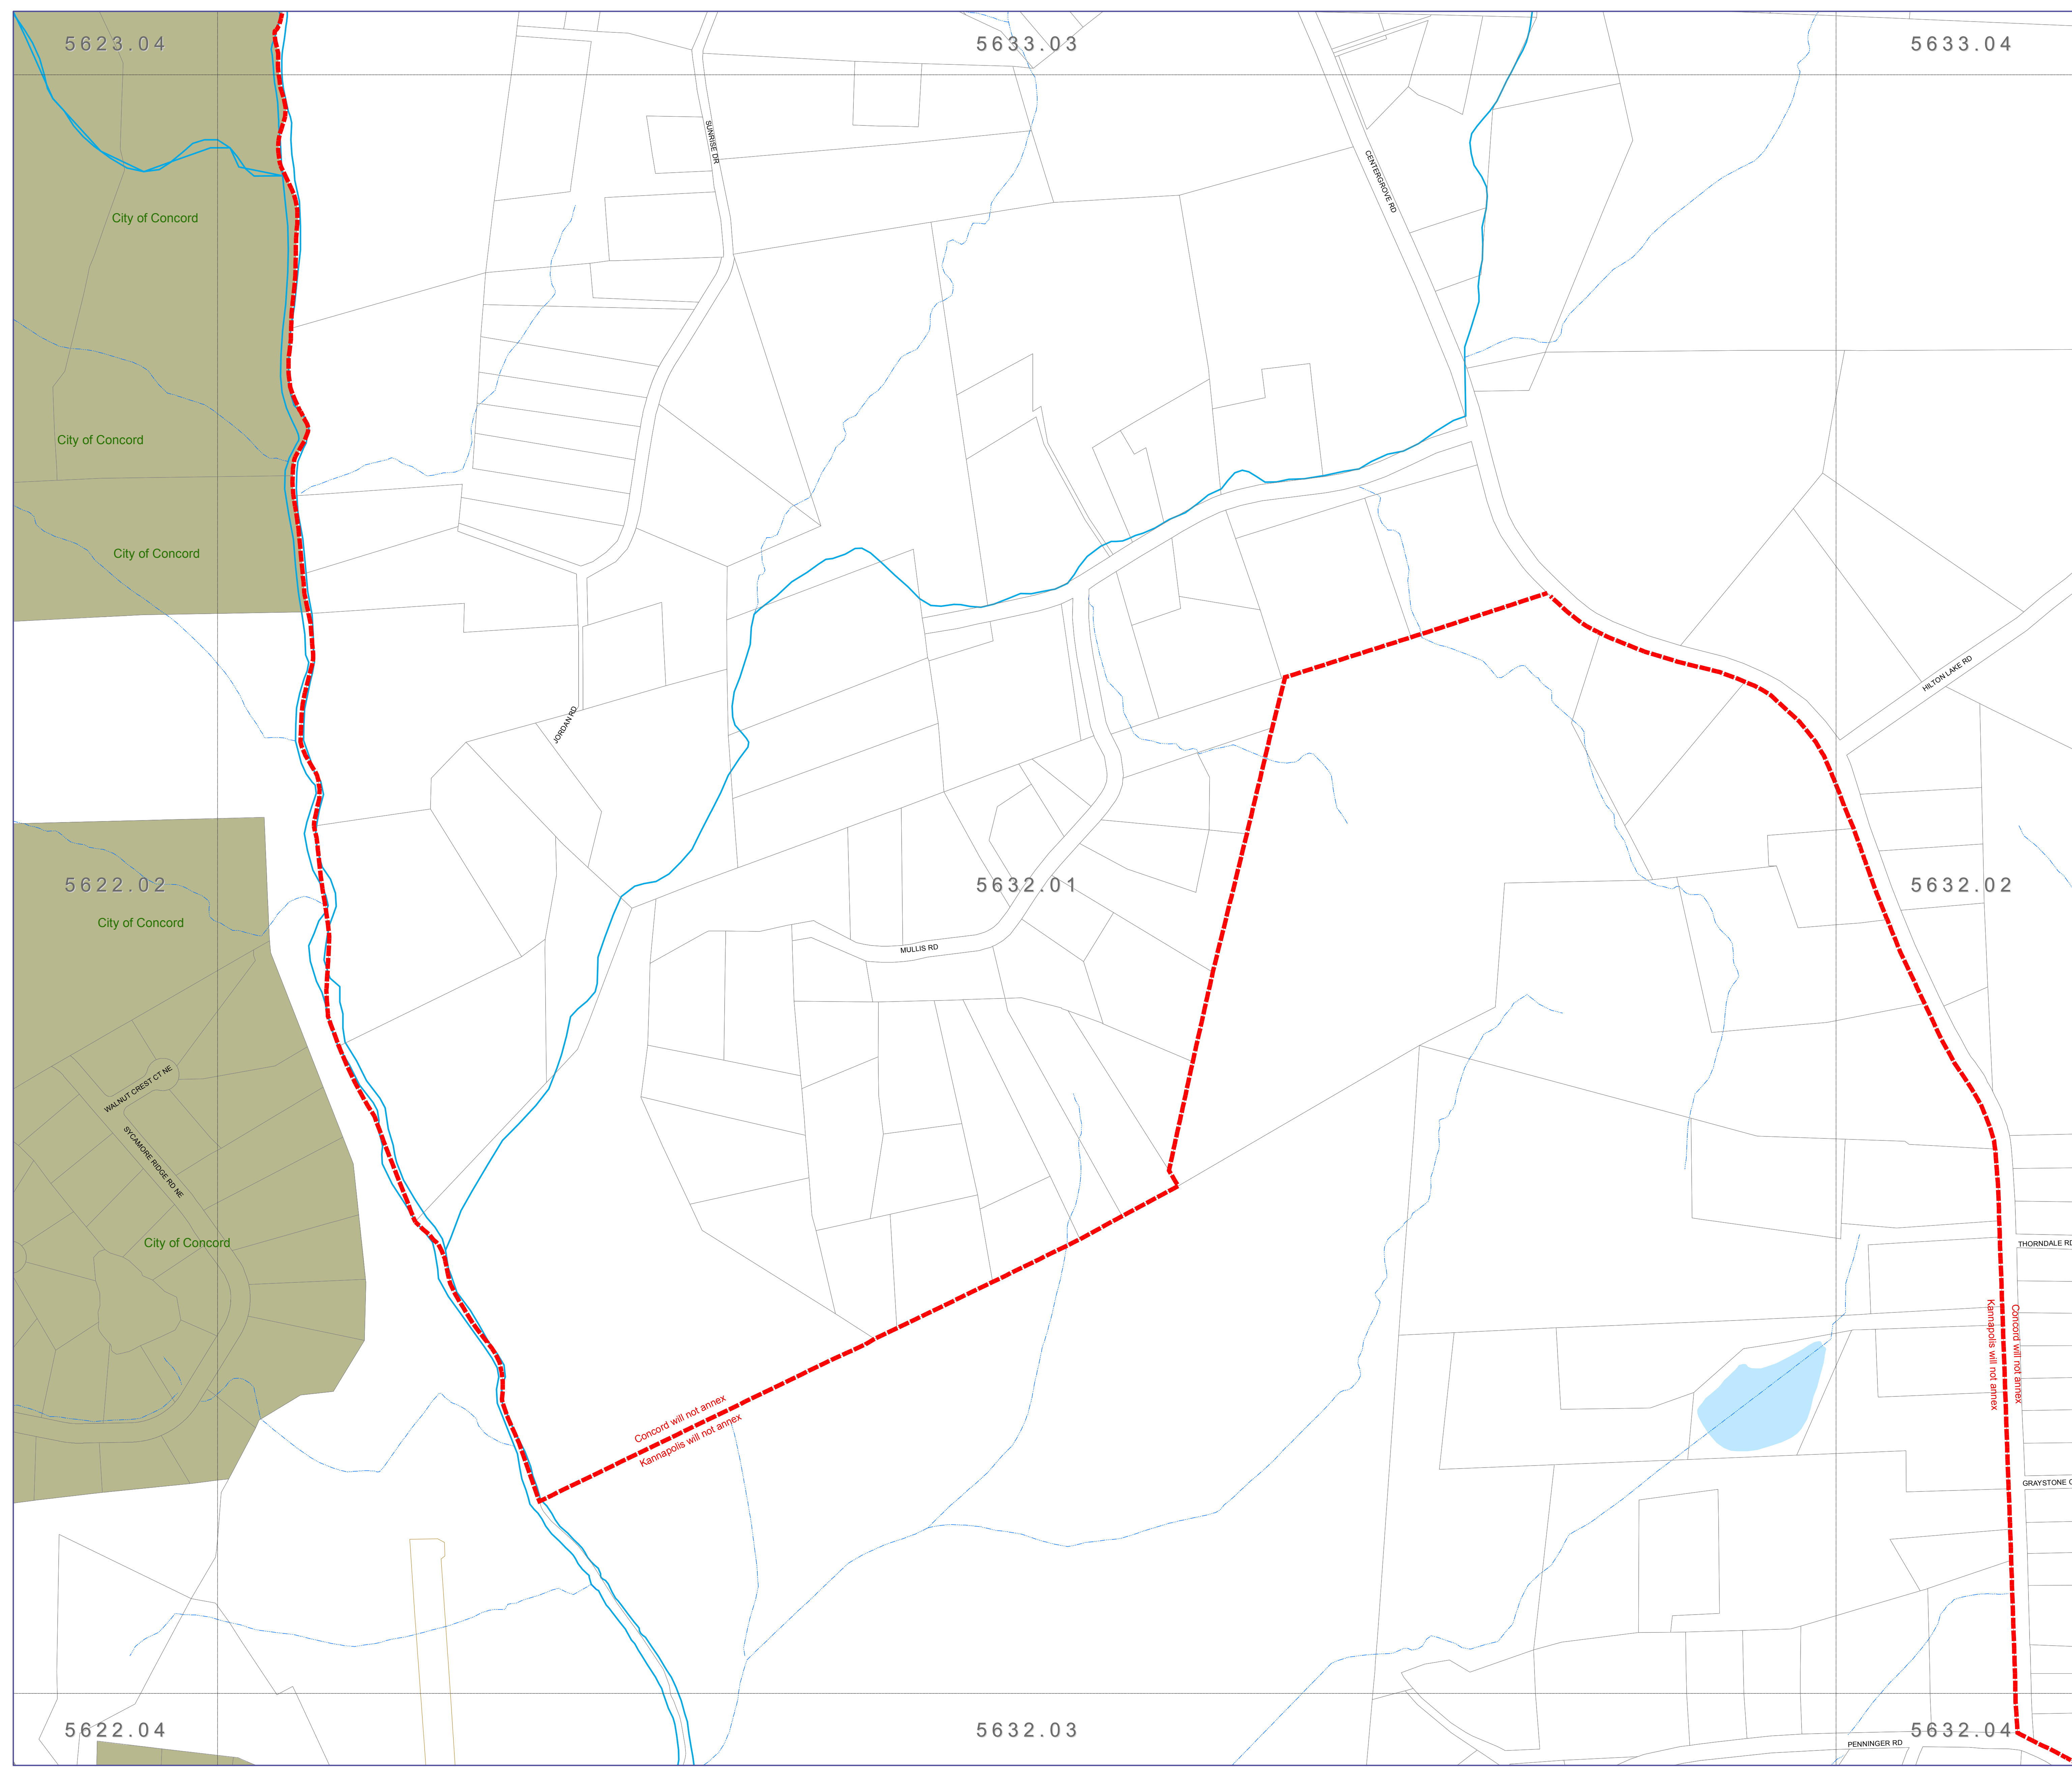

Concord/Kannapolis Annexation Agreement Boundary February 2014

Legend

- Agreement Boundary
- ▭ Parcels
- ▭ Bridges
- Railroads
- Streams**
- Type**
- NRCS Intermittent
- USGS Intermittent
- USGS Perennial
- ▭ Lakes & Ponds
- ▭ City of Concord
- ▭ City of Kannapolis
- ▭ Cabarrus Co.

Sheet Index

5623.04	5633.03	5633.04
5622.02	5632.01	5632.02
5622.04	5632.03	5632.04

Coordinate System - NC State Plane NAD83

City of Concord, NC
Planning & Neighborhood Development Dept
Geographic Information Systems

Concord will not annex
Kannapolis will not annex

Concord will not annex
Kannapolis will not annex