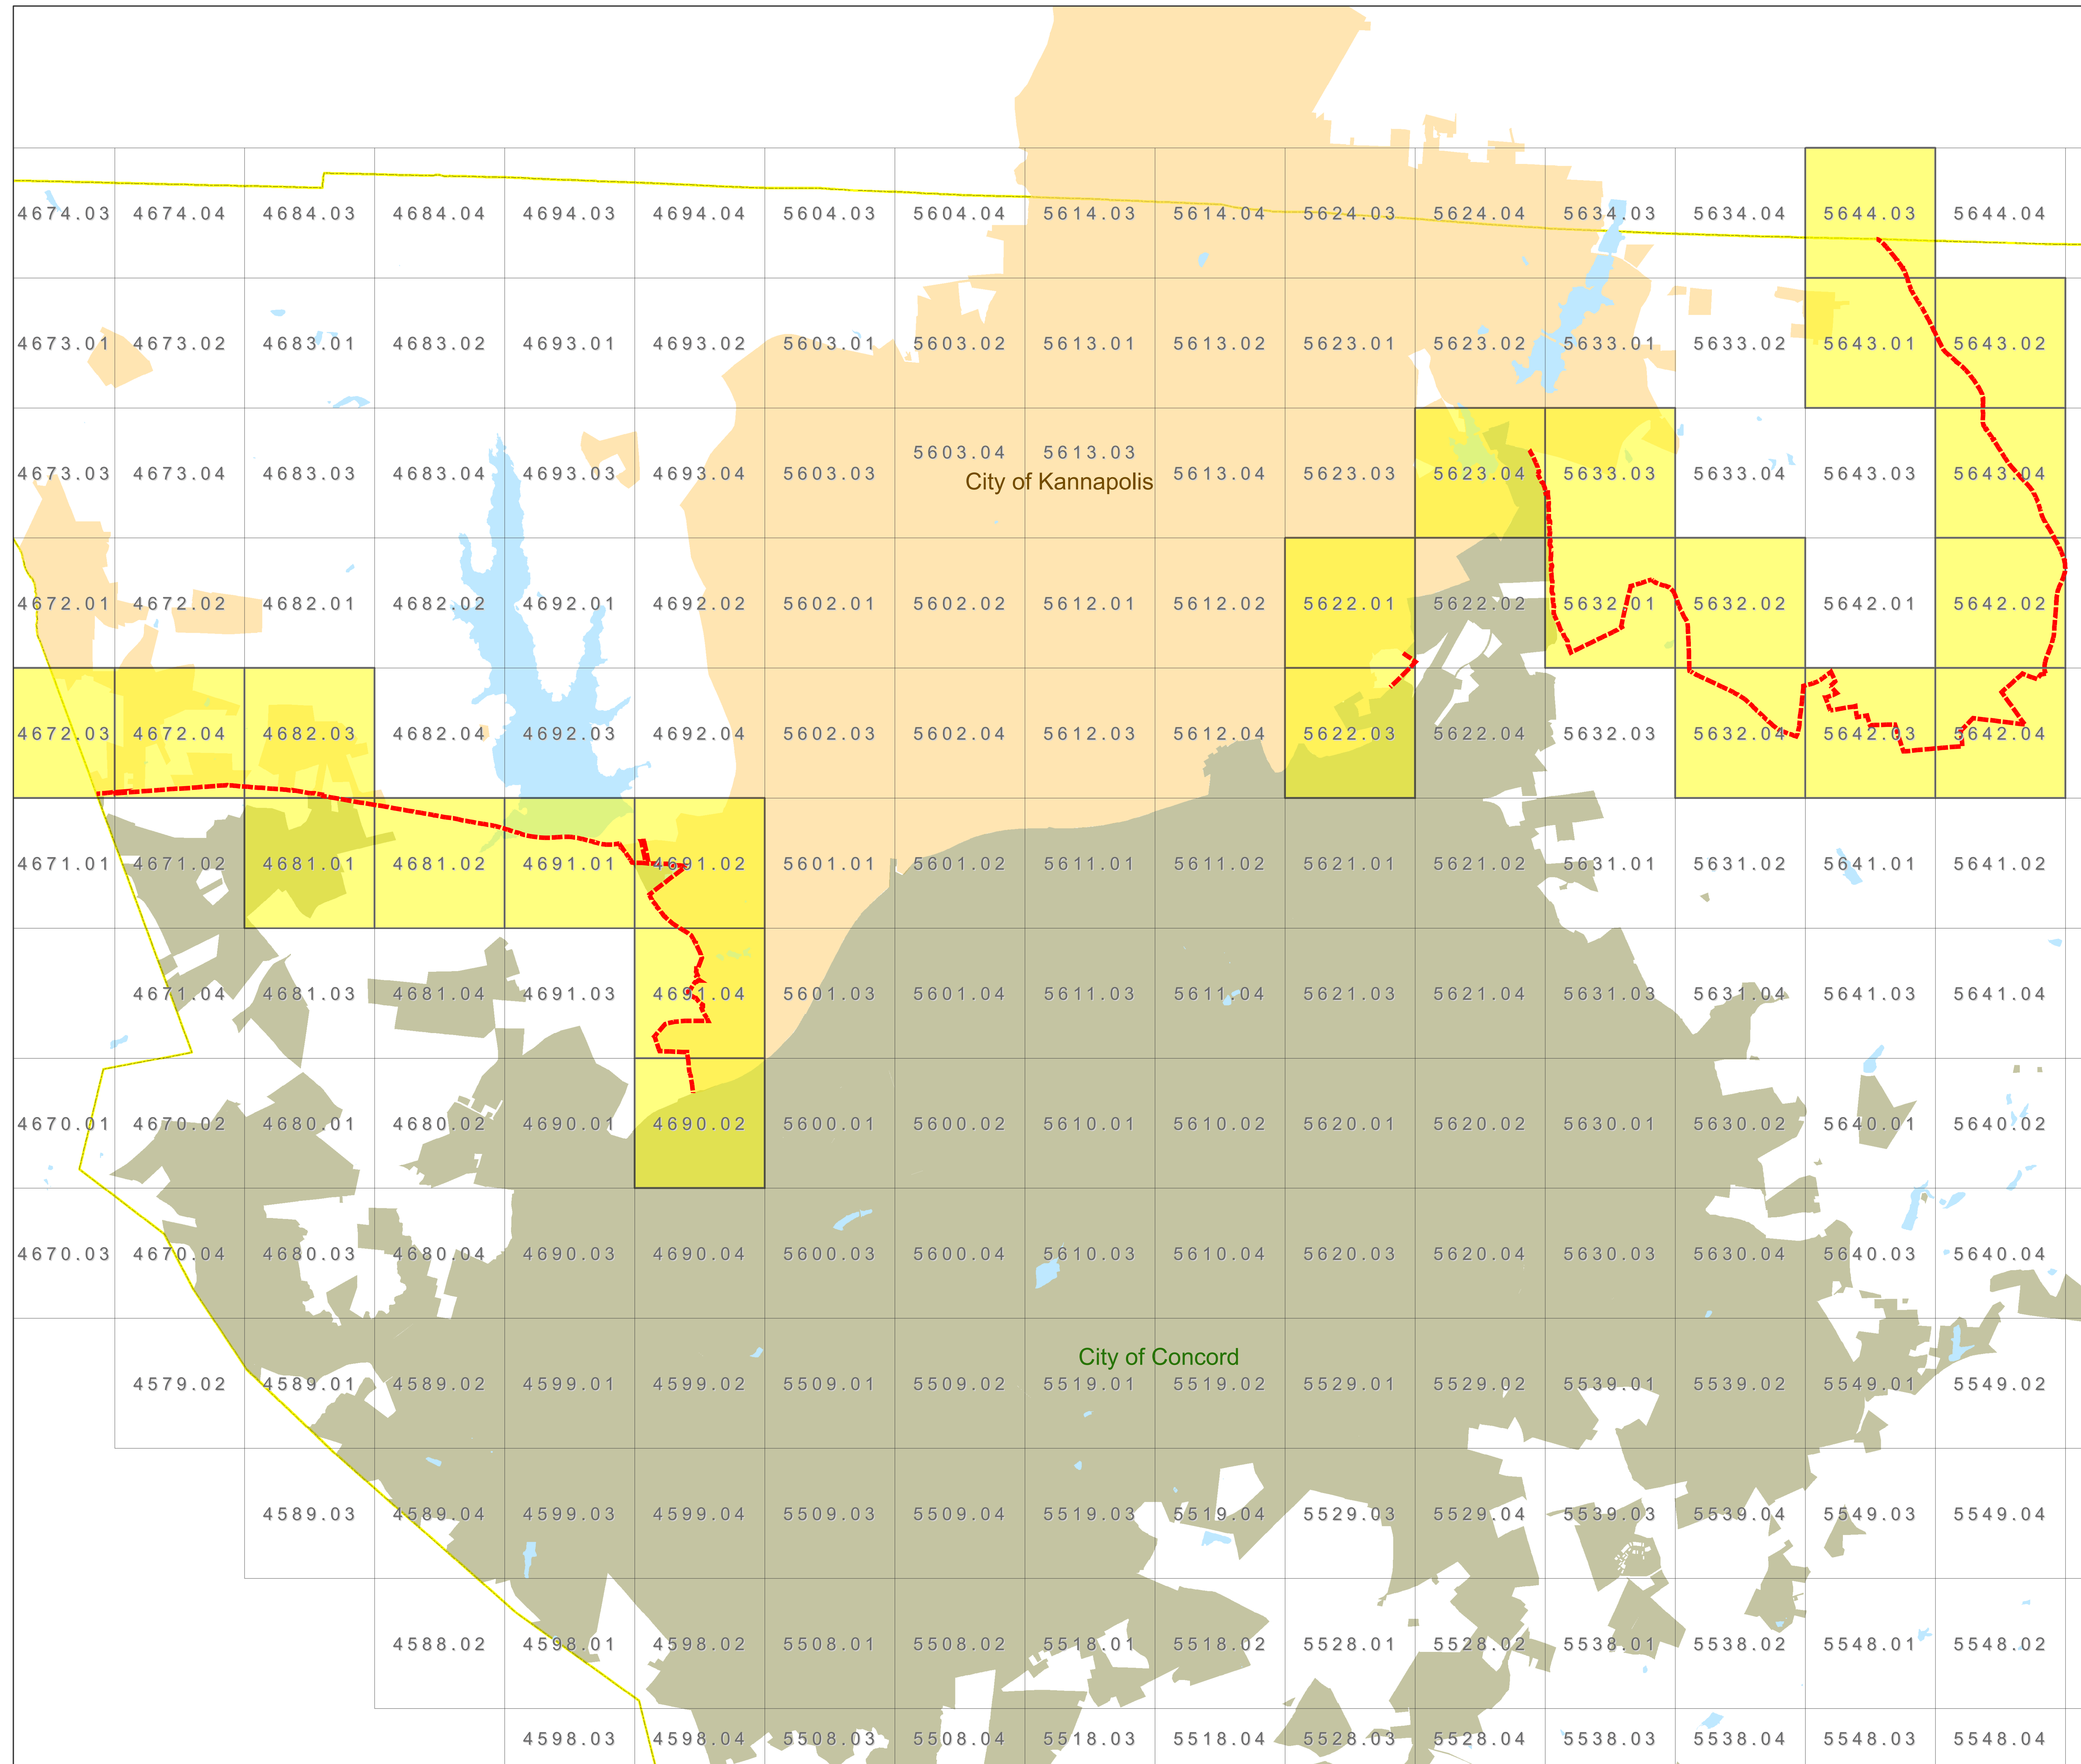

Concord/Kannapolis
Annexation Agreement
Boundary
February 2014

Sheet Index
Map

Legend

- Featured Sheets
- Agreement Boundary
- Lakes & Ponds
- City of Concord
- City of Kannapolis
- Cabarrus Co.

Coordinate System - NC State Plane NAD83

City of Concord, NC
Planning & Neighborhood Development Dept
Geographic Information Systems