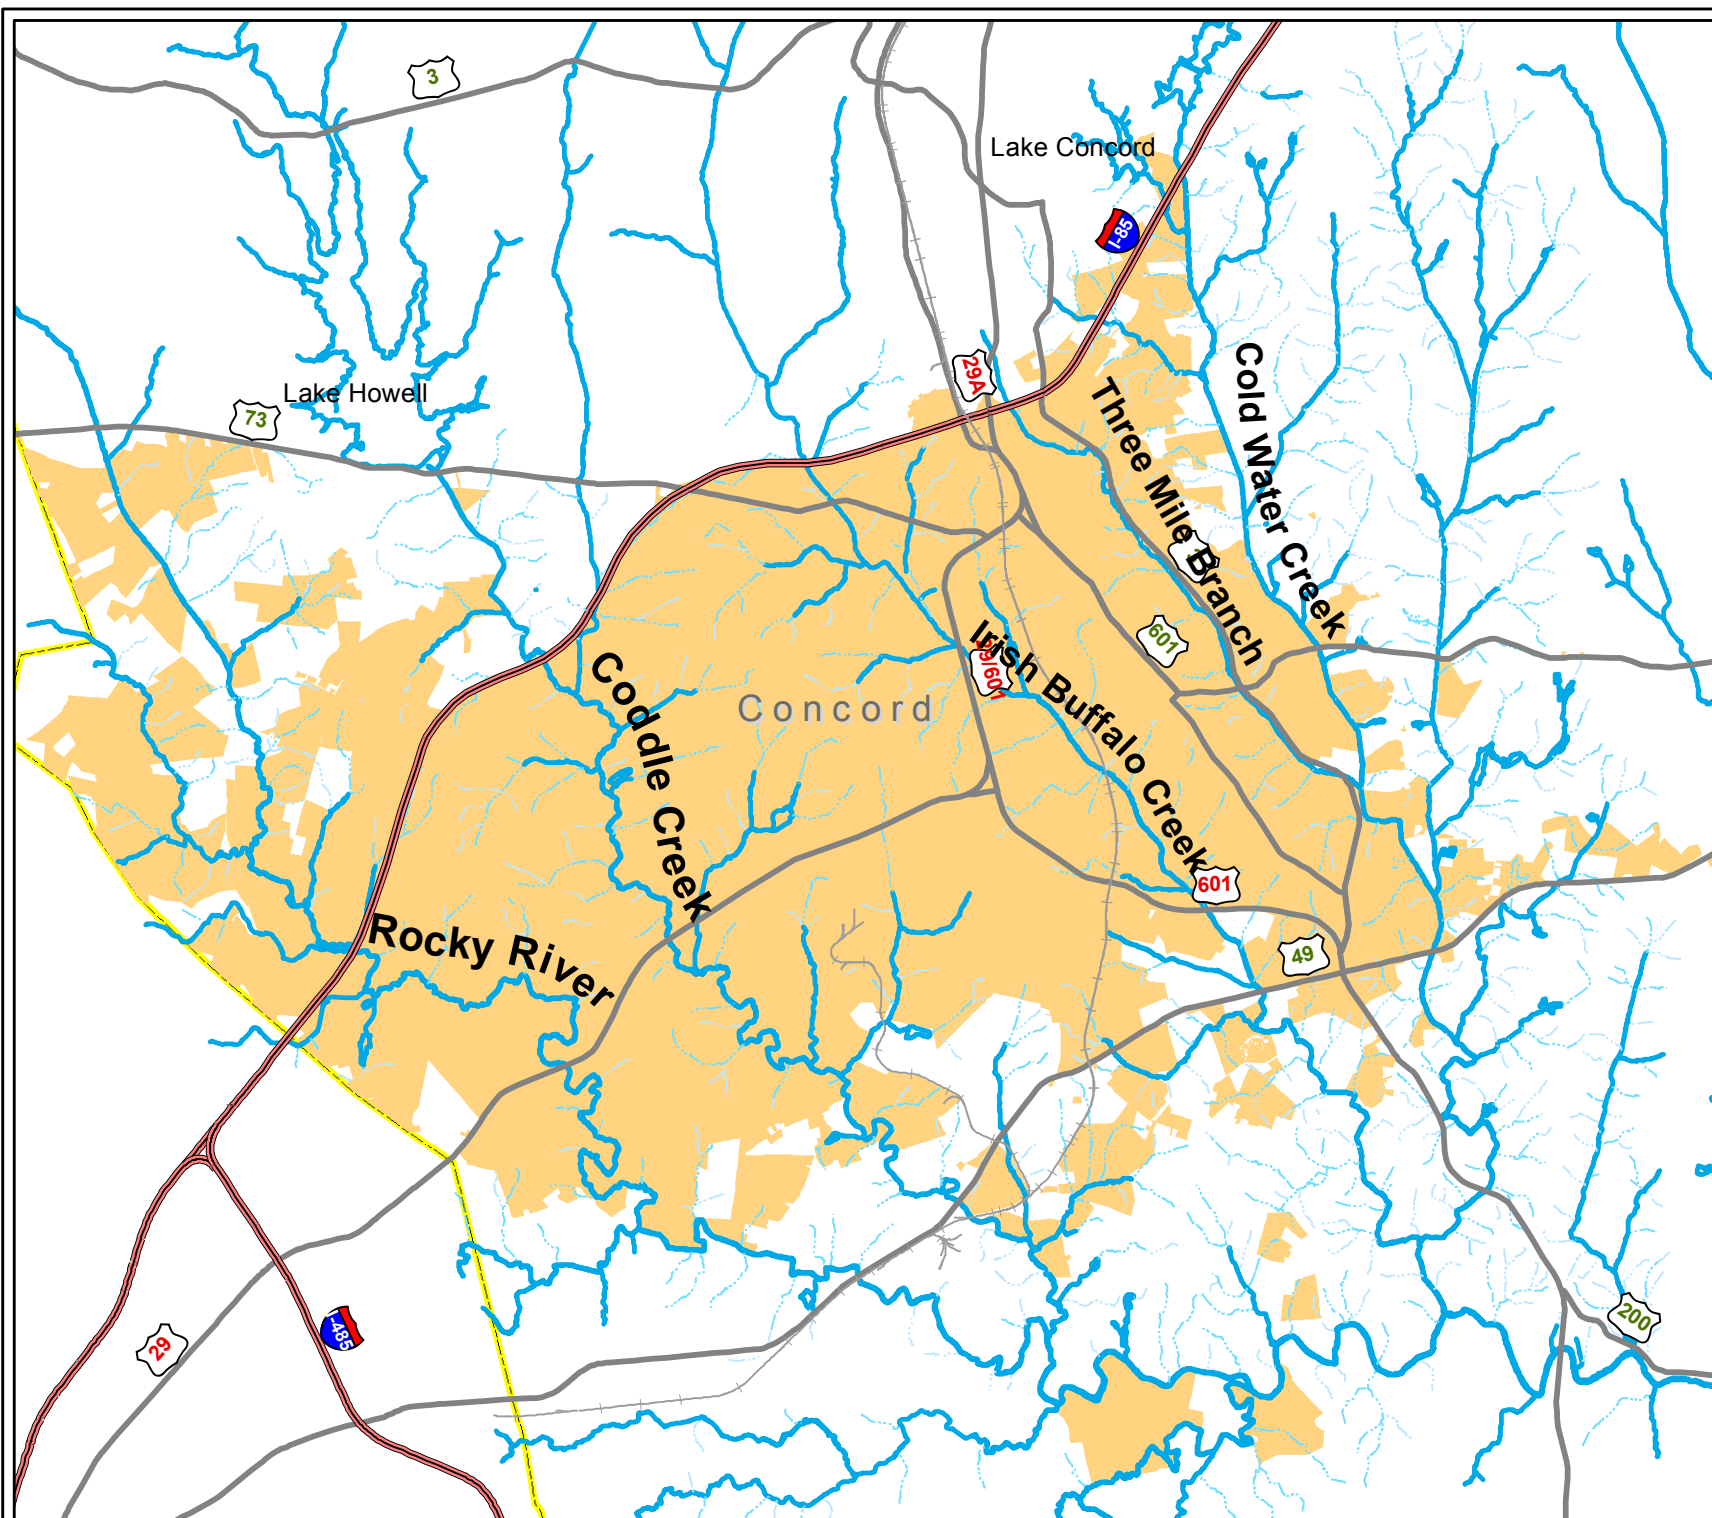

Water Bodies  
in  
Concord, NC

Legend

Concord

Coordinate System - NC State Plane NAD83

City of Concord, NC  
Planning & Neighborhood Development Dept  
Geographic Information Systems